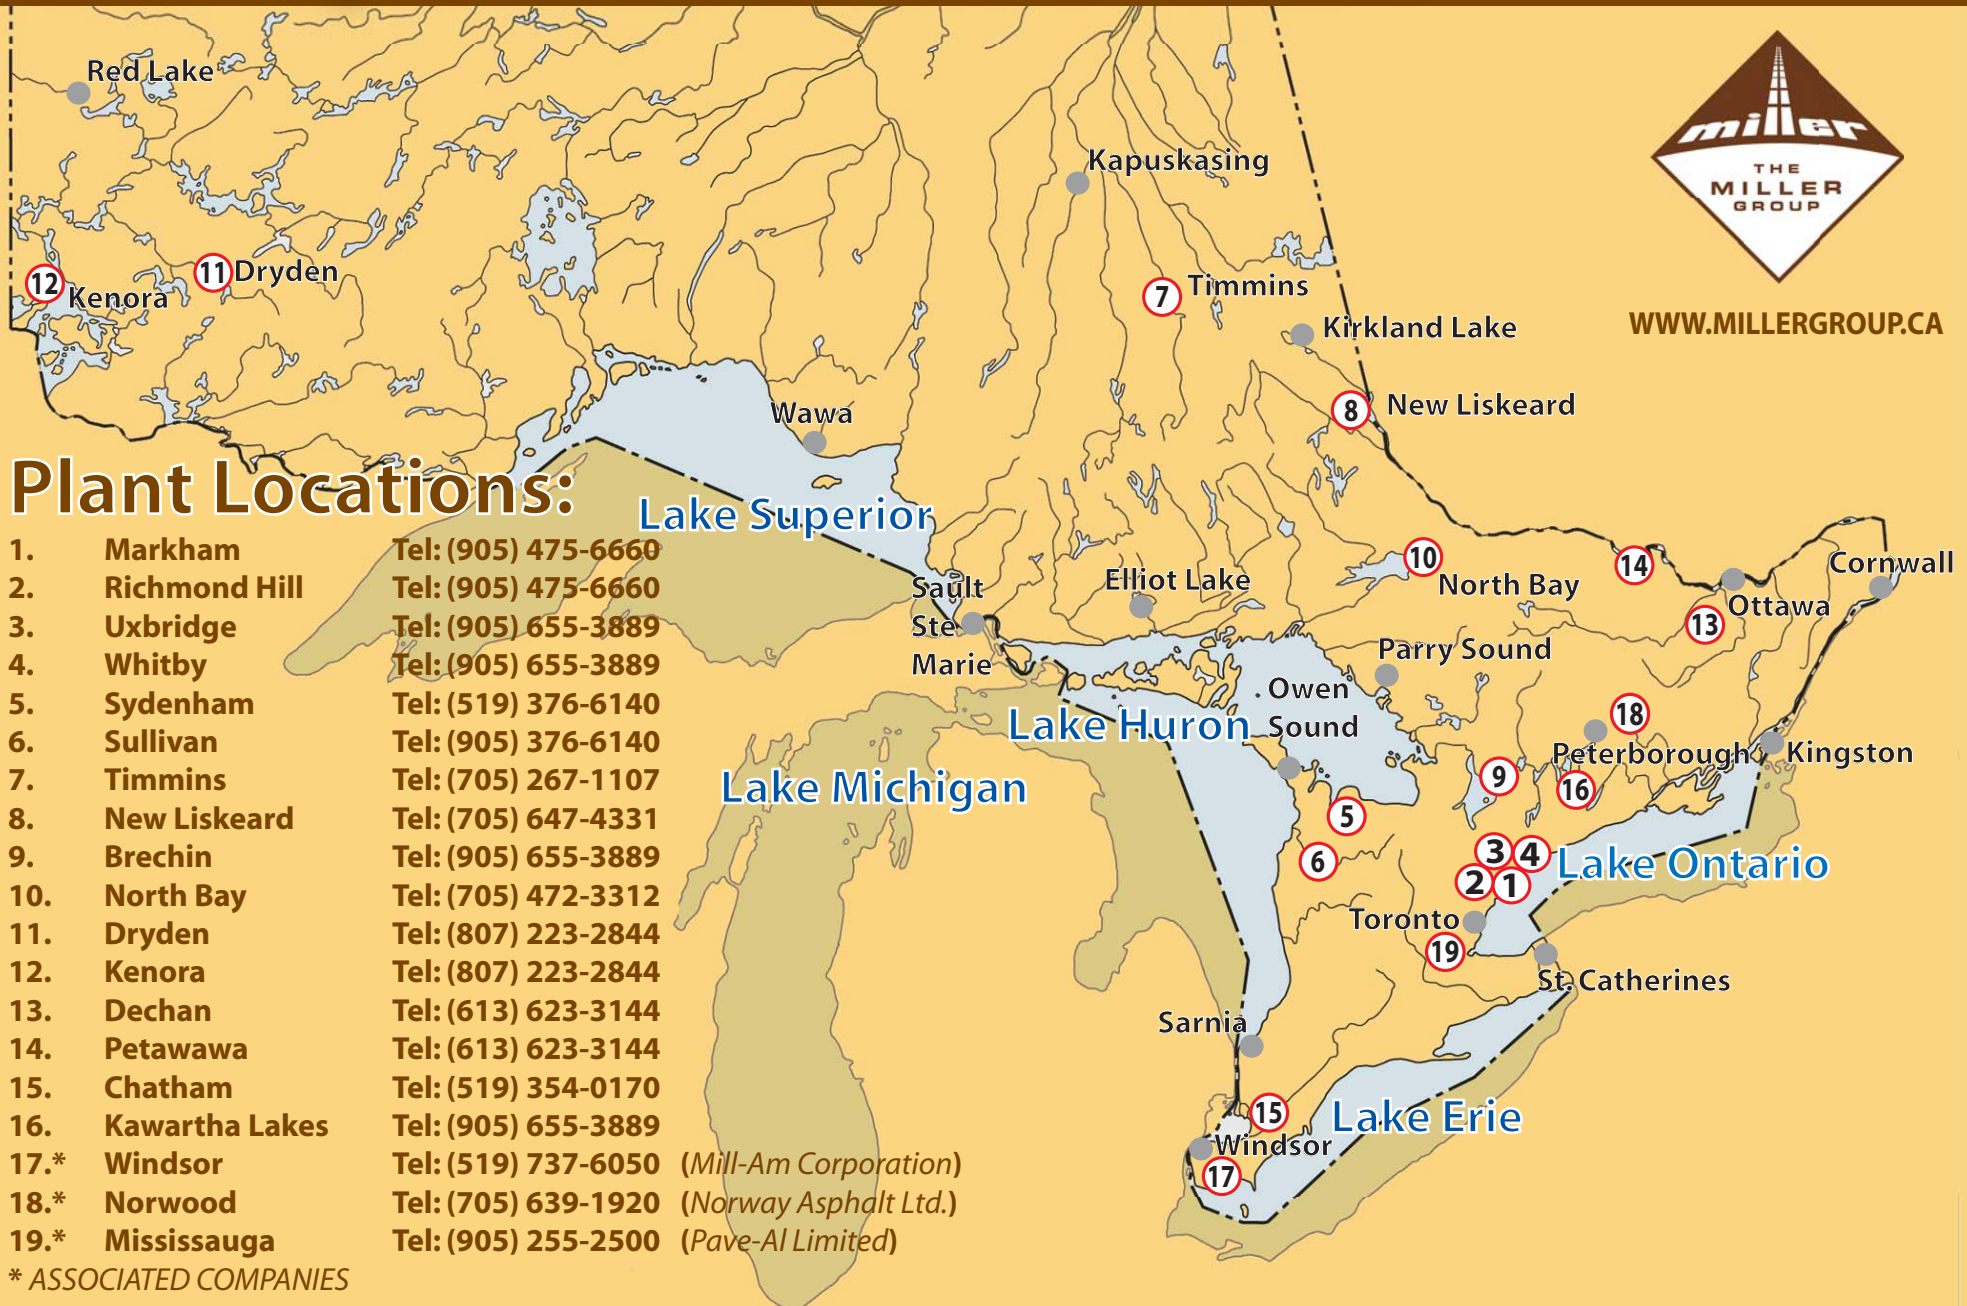

# Miller Asphalt Plant Locations - Ontario

WWW.MILLERGROUP.CA

## Plant Locations:

- |      |                |                     |                       |
|------|----------------|---------------------|-----------------------|
| 1.   | Markham        | Tel: (905) 475-6660 |                       |
| 2.   | Richmond Hill  | Tel: (905) 475-6660 |                       |
| 3.   | Uxbridge       | Tel: (905) 655-3889 |                       |
| 4.   | Whitby         | Tel: (905) 655-3889 |                       |
| 5.   | Sydenham       | Tel: (519) 376-6140 |                       |
| 6.   | Sullivan       | Tel: (905) 376-6140 |                       |
| 7.   | Timmins        | Tel: (705) 267-1107 |                       |
| 8.   | New Liskeard   | Tel: (705) 647-4331 |                       |
| 9.   | Brechin        | Tel: (905) 655-3889 |                       |
| 10.  | North Bay      | Tel: (705) 472-3312 |                       |
| 11.  | Dryden         | Tel: (807) 223-2844 |                       |
| 12.  | Kenora         | Tel: (807) 223-2844 |                       |
| 13.  | Dechan         | Tel: (613) 623-3144 |                       |
| 14.  | Petawawa       | Tel: (613) 623-3144 |                       |
| 15.  | Chatham        | Tel: (519) 354-0170 |                       |
| 16.  | Kawartha Lakes | Tel: (905) 655-3889 |                       |
| 17.* | Windsor        | Tel: (519) 737-6050 | (Mill-Am Corporation) |
| 18.* | Norwood        | Tel: (705) 639-1920 | (Norway Asphalt Ltd.) |
| 19.* | Mississauga    | Tel: (905) 255-2500 | (Pave-All Limited)    |

\* ASSOCIATED COMPANIES